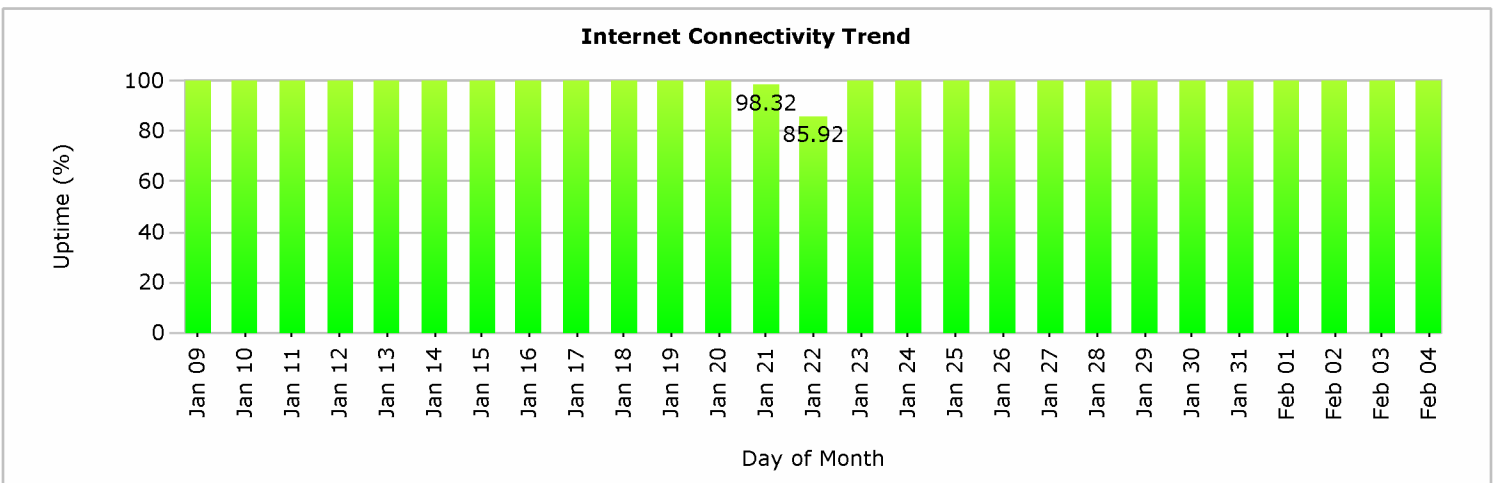

Network Statistics

Average Site Availability

Uptime 99.99% Downtime 0.01%

Network Service Availability

Internet Connectivity Trend

Top Devices by Downtime

Device	Downtime
sbs2k3r2.sbsr2.local	0.05%
tiger.sbsr2.local	0.03%