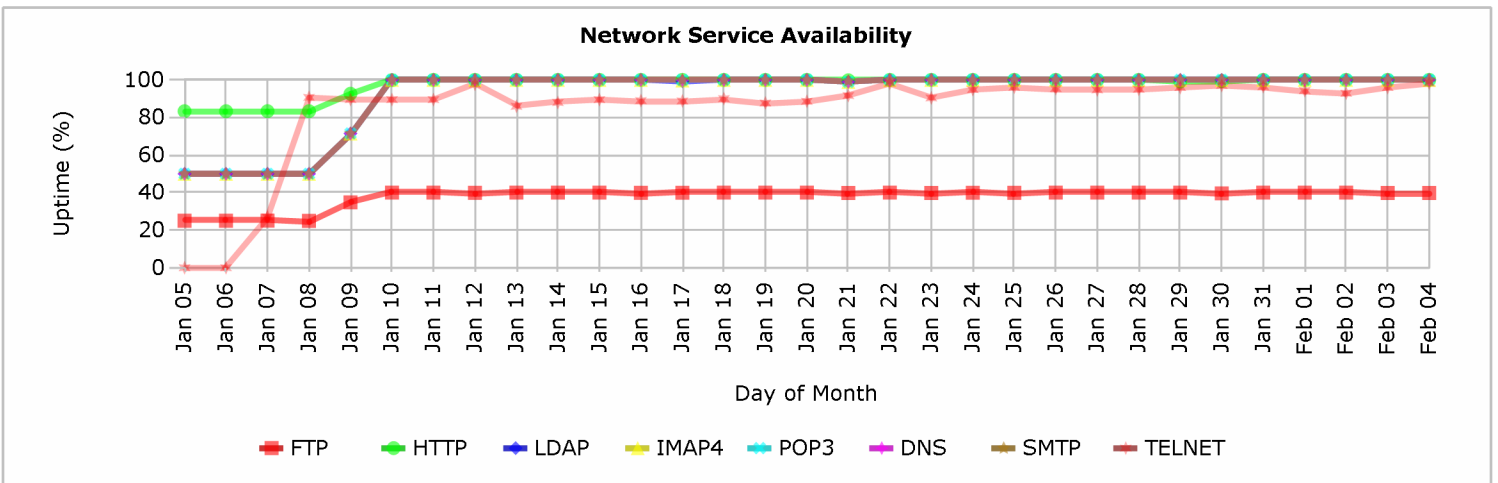

Network Statistics

Average Site Availability

Uptime 99.99% Downtime 0.01%

Network Service Availability

Internet Connectivity Trend

Top Devices by Downtime

Device	Downtime
sbs2k3r2.sbsr2.local	0.05%
tiger.sbsr2.local	0.03%